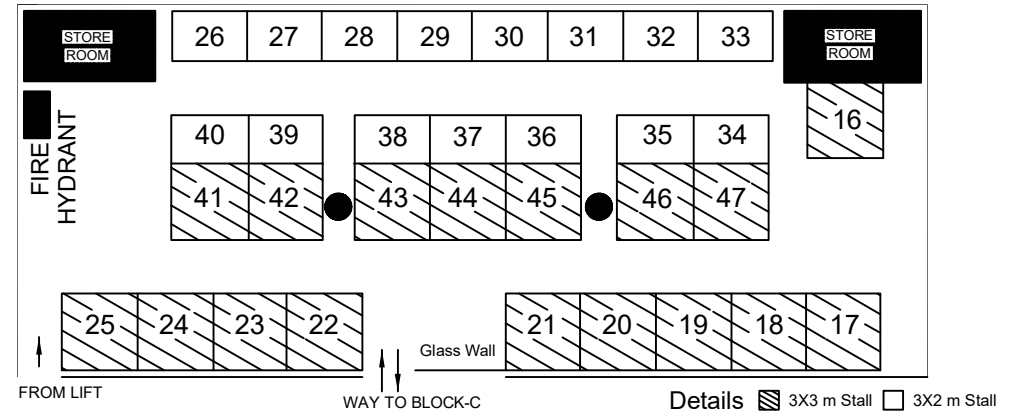

EXHIBITION LAYOUT PLAN AT MANEKSHAW CENTRE, NEW DELHI

BLOCK - A (Indoor)

Maximum Height of Stall No. 1 to 15 is 8 Feet in Block - A

BLOCK - B (Indoor)

Max. Height of Stall No. 16, 26 to 33 is 6 Ft. & Stall No. 17 to 25, 34 to 47 is 8 Ft. in Block - B

BLOCK - C (Indoor)

Max. Height of Stall No. 48 to 82 is 8 Ft. & Stall No. 83 to 87 is 6 Ft. in Block - C

BLOCK - D (Outdoor - Open Area)

Maximum Height of Stall No. 1 to 33 is 8 Feet in Block - D