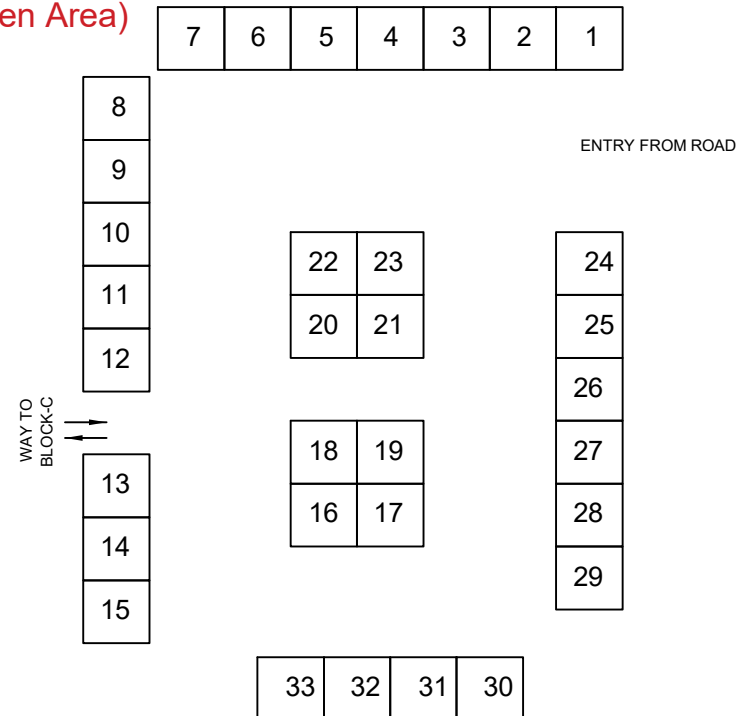

EXHIBITION LAYOUT PLAN AT MANEKSHAW CENTRE, NEW DELHI

BLOCK - A (Indoor)

Maximum Height of Stall No. 1 to 15 is 8 Feet in Block - A

BLOCK - B (Indoor)

Max. Height of Stall No. 16, 26 to 33 is 6 Ft. & Stall No. 17 to 25, 34 to 47 is 8 Ft. in Block - B

BLOCK - C (Indoor)

Max. Height of Stall No. 48 to 82 is 8 Ft. & Stall No. 83 to 87 is 6 Ft. in Block - C

BLOCK - D (Outdoor - Open Area)

Maximum Height of Stall No. 1 to 33 is 8 Feet in Block - D