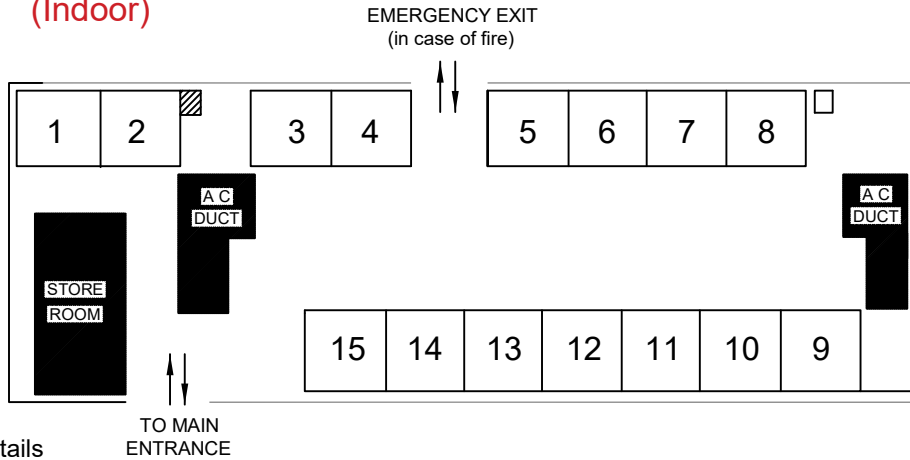

EXHIBITION LAYOUT PLAN AT MANEKSHAW CENTRE, NEW DELHI

BLOCK - A (Indoor)

Maximum Height of Stall No. 1 to 15 is 8 Feet in Block - A

BLOCK - B (Indoor)

Max. Height of Stall No. 16, 26 to 33 is 6 Ft. & Stall No. 17 to 25, 34 to 47 is 8 Ft. in Block - B

BLOCK - C (Indoor)

Max. Height of Stall No. 48 to 82 is 8 Ft. & Stall No. 83 to 87 is 6 Ft. in Block - C

BLOCK - D (Outdoor - Open Area)

Maximum Height of Stall No. 1 to 33 is 8 Feet in Block - D