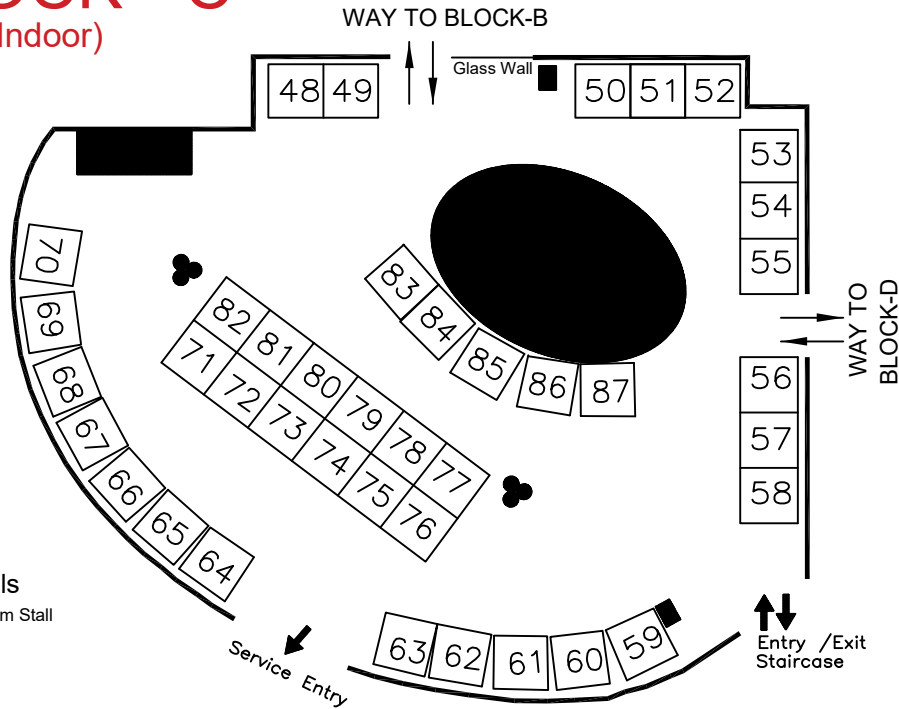

EXHIBITION LAYOUT PLAN AT MANEKSHAW CENTRE, NEW DELHI

BLOCK - A (Indoor)

Maximum Height of Stall No. 1 to 15 is 8 Feet in Block - A

BLOCK - B (Indoor)

Max. Height of Stall No. 16, 26 to 33 is 6 Ft. & Stall No. 17 to 25, 34 to 47 is 8 Ft. in Block - B

BLOCK - C (Indoor)

Max. Height of Stall No. 48 to 82 is 8 Ft. & Stall No. 83 to 87 is 6 Ft. in Block - C

BLOCK - D (Outdoor - Open Area)

Maximum Height of Stall No. 1 to 33 is 8 Feet in Block - D